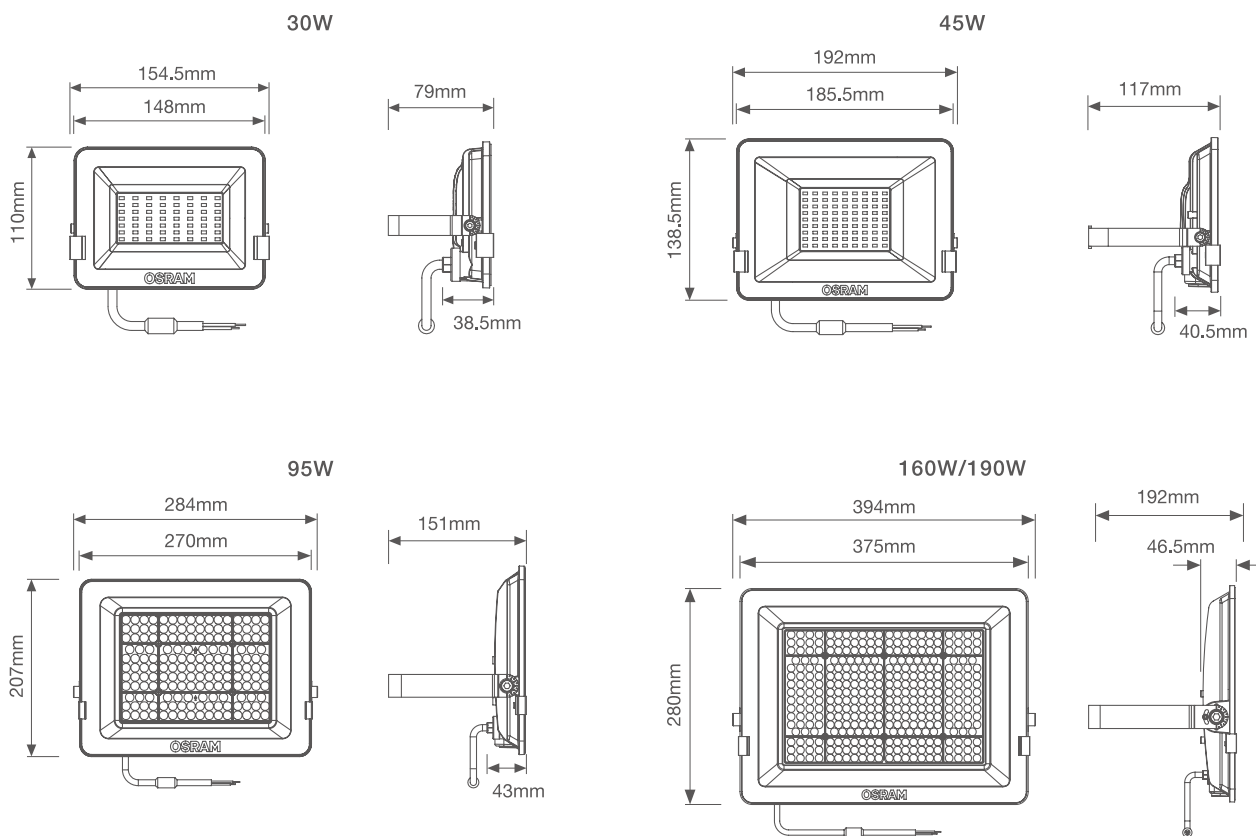

### 尺寸图

	30W	45W	95W	160W	190W
<b>L</b>	154mm	192mm	284mm	394mm	394mm
<b>W</b>	125mm	189mm	261mm	336mm	336mm
<b>H</b>	39mm	41mm	44mm	46mm	46mm